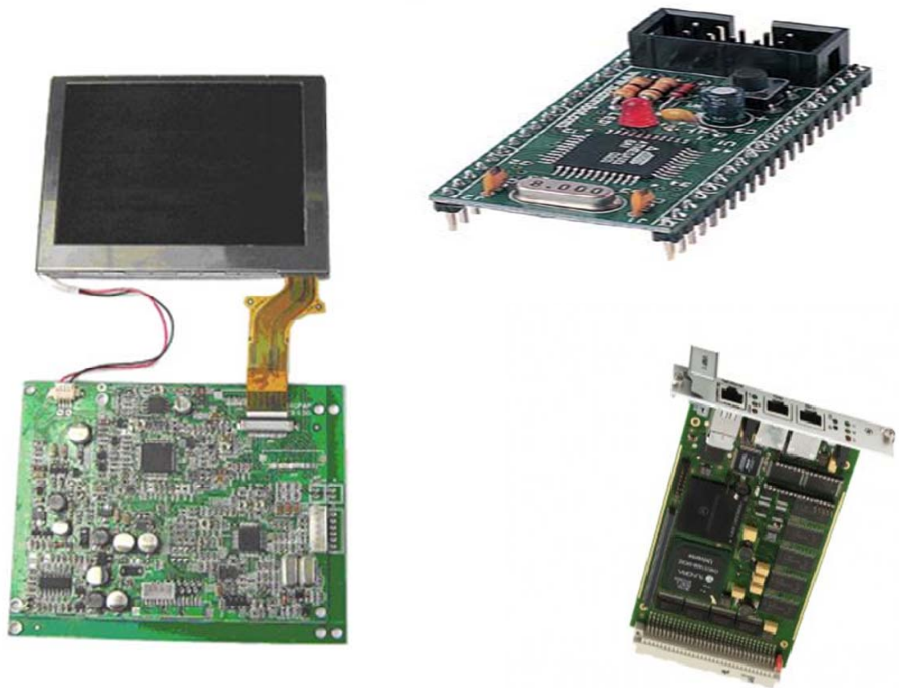

The Sage Advantage:

- Multi-manufacturer parts supplier for patient monitoring equipment
- High quality replacement parts
- New and refurbished parts available
- 15% to 50% savings off current OEM parts price
- Exchange or outright purchase options
- All parts come with a 90 day warranty
- Overnight delivery option is available
- Knowledgeable technical support staff on hand
- Please call for price and availability

PROVIDING SOLUTIONS THROUGH SERVICE